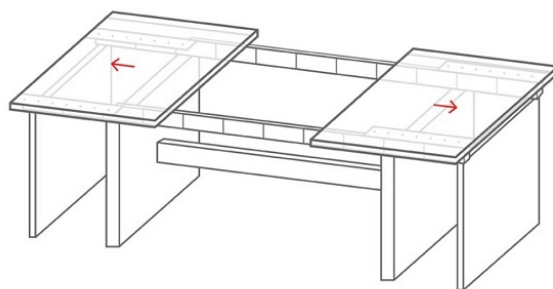

PRODUCT SHEET

Description:

Table Extension Split "S" 1100mm Opening, F/Column, Zinc Pl, Closed Length:720mm,Wing Size:450mm,Total Length When Open:, 1770mm, Profile: 47mm, Load Capacity 90 Kg

Item number:

24.01.045-0

Units	Box	Carton	HS Code	Barcode
Pair	0	1	8302420090	
				5704866086813

length	table inserts	installation height	load capacity
x	y	z	
720 mm	2 x 500 mm	58-102 mm	90 kg

SISO A/S

Mileparken 11
DK-2740 Skovlunde
Denmark
VAT: DK 24786013