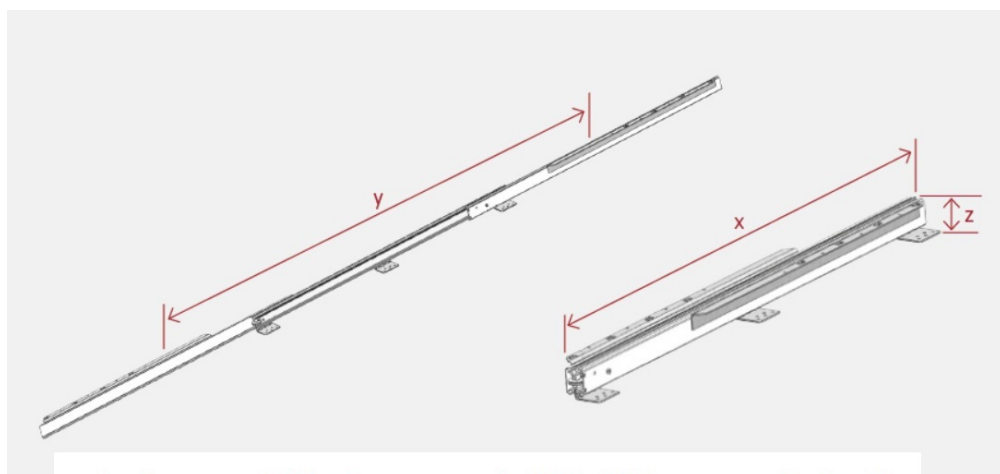

PRODUCT SHEET

Description:

Table Extension Split "S" 1100mm Opening, F/Column, Zinc Pl, Closed Length:720mm,Wing Size:450mm,Total Length When Open:, 1770mm, Profile: 47mm, Load Capacity 90 Kg

Item number:

24.01.045-0

Units	Box	Carton	HS Code	Barcode
Pair	0	1	8302420090	
				5704866086813

length	table inserts	installation height	load capacity
x	y	z	
720 mm	2 x 500 mm	58-102 mm	90 kg

SISO A/S

Mileparken 11
DK-2740 Skovlunde
Denmark
VAT: DK 24786013